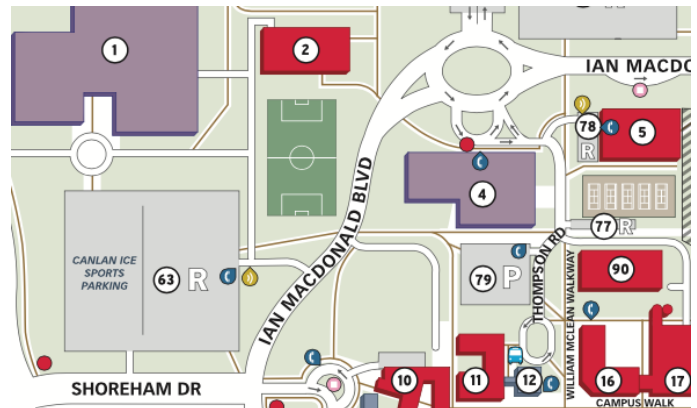

Details

Time Our Orientation runs from **9 am - 5 pm**. Please try to arrive 30 minutes earlier to sign in.

Location Tait McKenzie, Main Gym (building #4 on campus map)

Lunch a free healthy lunch will be provided.