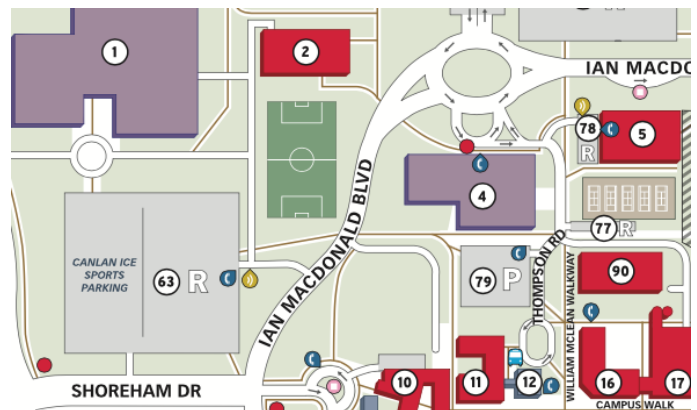

Details

Time Our Orientation runs from **1:30 - 8 pm**. Please try to arrive 30 minutes earlier to sign in.

Location Tait McKenzie, Field House (building #4 on campus map)

Dinner a free healthy dinner will be provided.